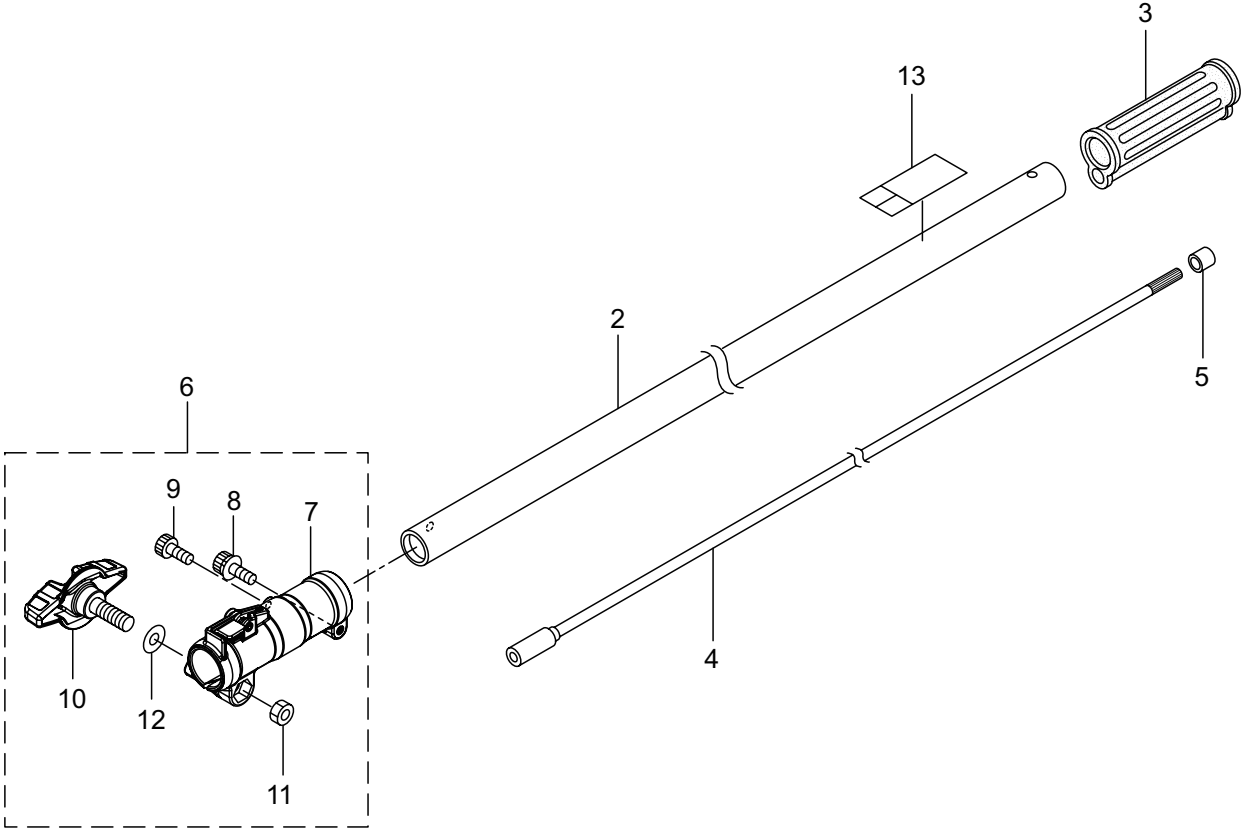

PARTS LIST

EXTENSION(MCA-P)

CONTENTS

1. EXTENSION(MCA-P)	1 ~ 2
---------------------------	-------

2016. 01.

P/N 524128

1. EXTENSION(MCA-P)

Ref. No.	Part No.	Part Name	Q'ty	Remarks
1-1	237955	EXTENSION	1	MCA-P
1-2	237952	Driveshaft Tube	1	
1-3	215532	Shaft Grip	1	
1-4	237953	Driveshaft Ass'y	1	
1-5	216079	Stopper	1	
1-6	237165	Joint Pipe Ass'y	1	Incl.7-12
1-7	237166	Joint Pipe	1	
1-8	261246	Cap Screw	1	M5x25
1-9	283139	Screw	1	M5x12
1-10	236962	Knob	1	M8x26
1-11	126990	Nut	1	M8
1-12	550131	Washer	1	M8
1-13	231895	Label	1	
1-14	237958	Instruction Manual	1	Extension/MCA-P
1-15	524128	Parts List	1	Extension/MCA-P